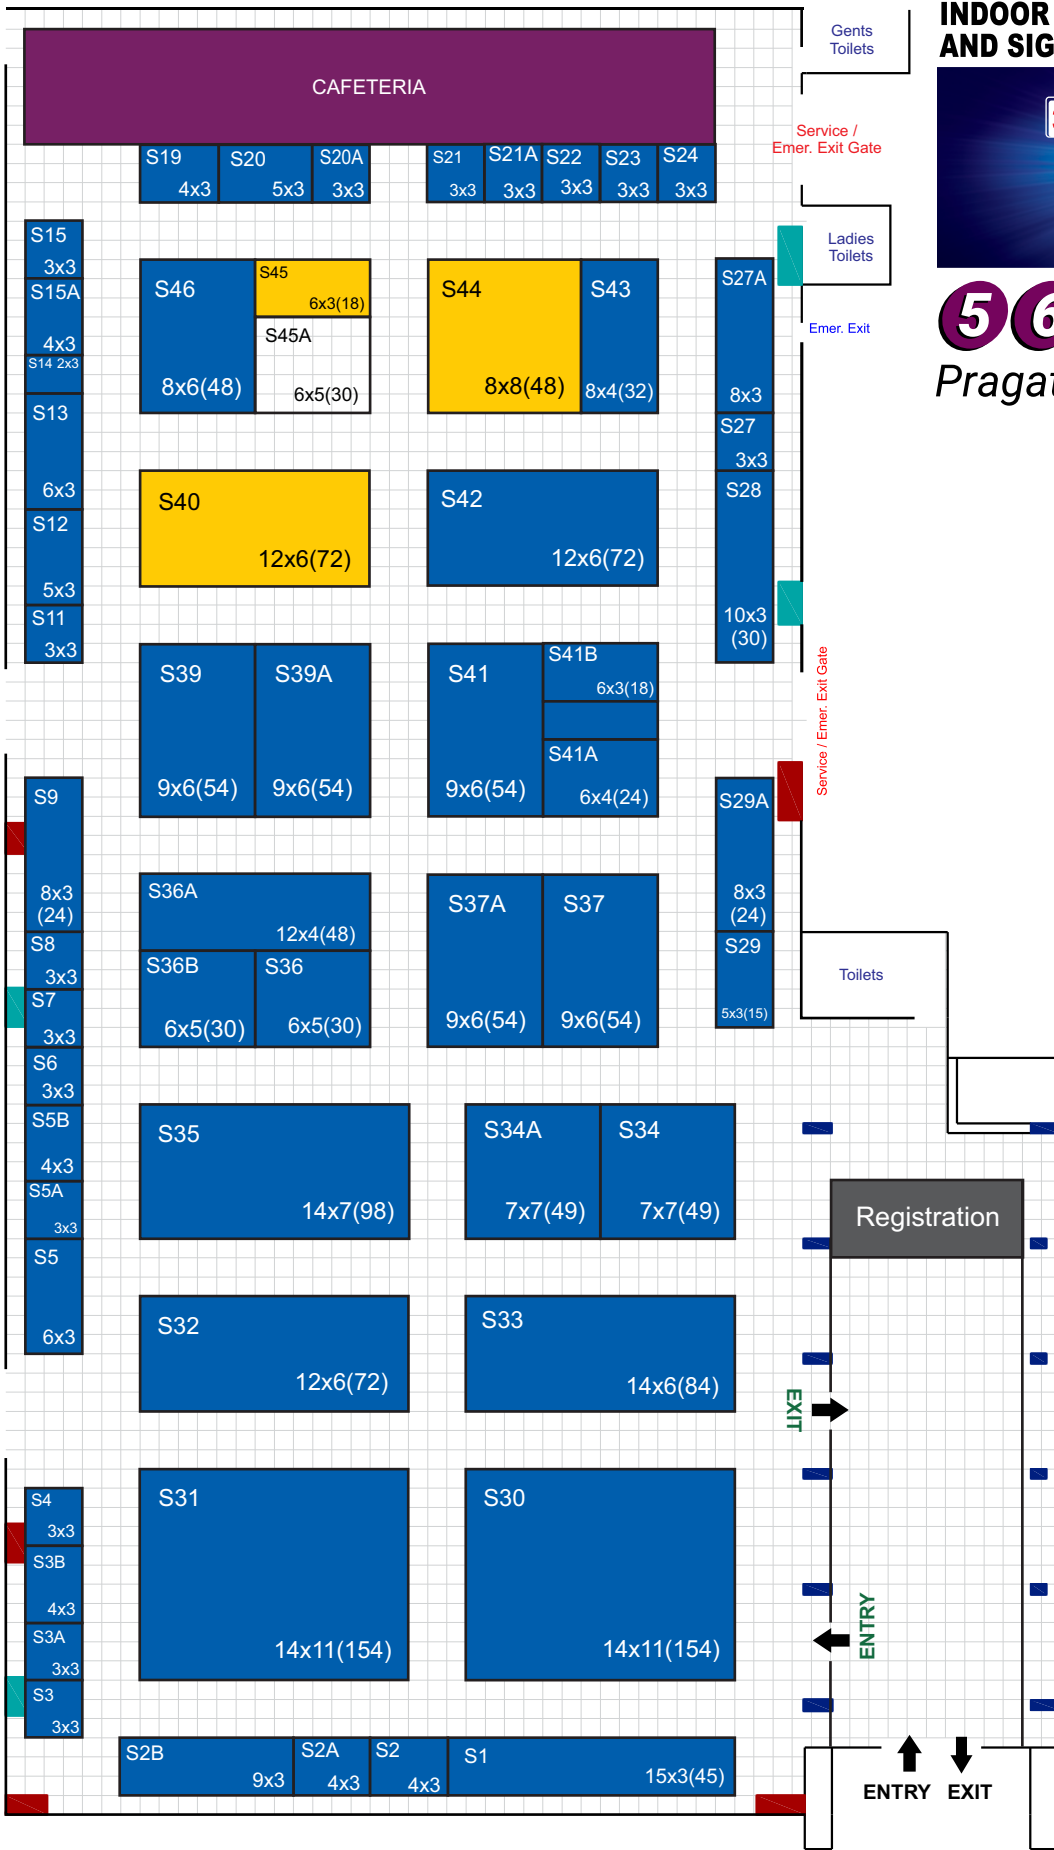

Emer. Exit Gate

Emer. Exit Gate

Emer. Exit Gate

INDOOR & OUTDOOR ADVERTISING AND SIGNAGE INDUSTRY EXHIBITION

5 6 7 JULY 2019
 Pragati Maidan - New Delhi

- Booked Stalls
 - Tentative Stalls
 - Available Stalls
 - Pillars
 - Cafeteria
- All dimensions are in meter